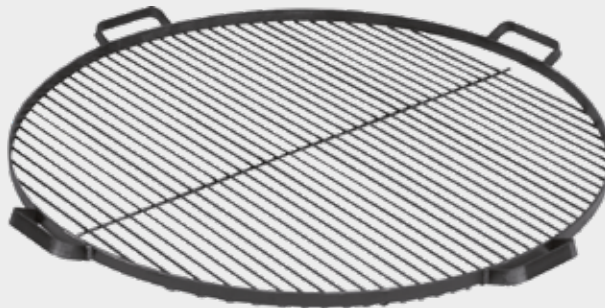

Black steel grate with 4 handles

Size:	60 cm	70 cm	80 cm
Symbol:	111271	111272	111273