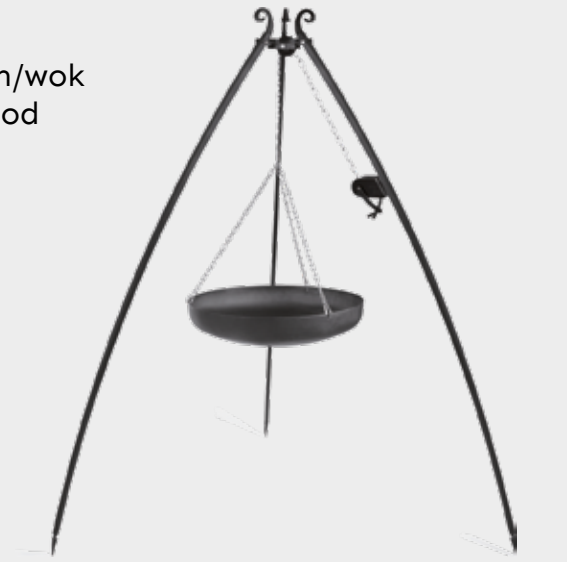

video on
YouTube

SCAN

Stainless steel grate
on 180 cm tripod
with reel

Size: 50 cm 60 cm 70 cm 80 cm
Symbol: 111356 111357 111358 111359

Black steel grate
on 200 cm tripod
with reel

Size:	50 cm	60 cm	70 cm	80 cm
Symbol:	22370	22371	22372	22373

Stainless steel grate
on 200 cm tripod
with reel

Size:	50 cm	60 cm	70 cm	80 cm
Symbol:	21375	21376	21377	21378

Black steel pan/wok
on 180 cm tripod
with reel

Size:	60 cm	70 cm
Symbol:	111020	111021

Black steel pan/wok
on 200 cm tripod
with reel

Size:	60 cm	70 cm
Symbol:	111025	111026

Premium tripod grills

BEST QUALITY
HANDMADE

PREMIUM
product

Premium grill „TIPI“
black steel grate - 220 cm

Size: 70 cm 80 cm
Symbol: 111440 111441

Premium grill „TIPI“
stainless steel grate - 220 cm