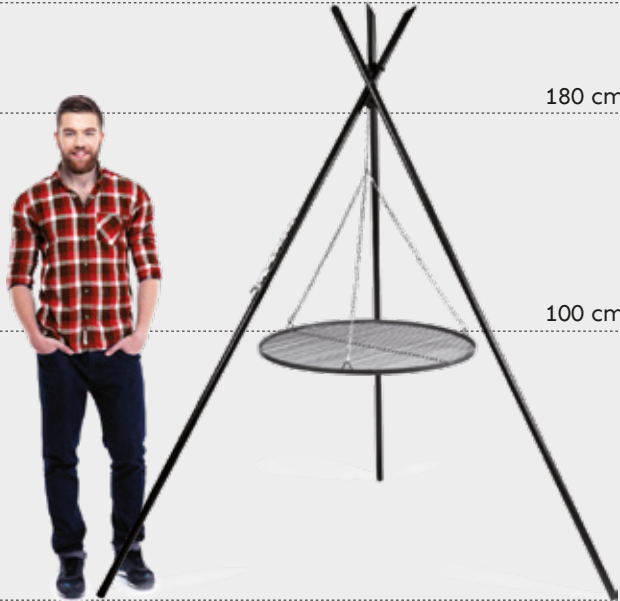

Tripod grill and fire bowl dimensions

Dimensions of tripod grills

220 cm

180 cm

100 cm

8

180 cm

100 cm