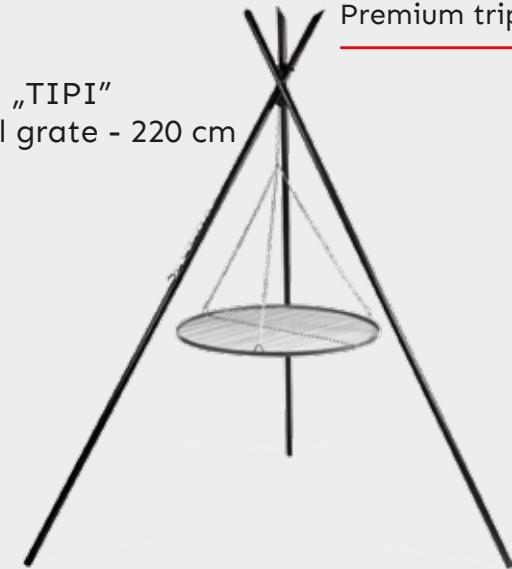

Size:	60 cm	70 cm
Symbol:	111025	111026

Premium tripod grills

BEST QUALITY
HANDMADE

PREMIUM
product

Premium grill „TIPI“
black steel grate - 220 cm

Size: 70 cm 80 cm
Symbol: 111440 111441

Premium grill „TIPI“
stainless steel grate - 220 cm