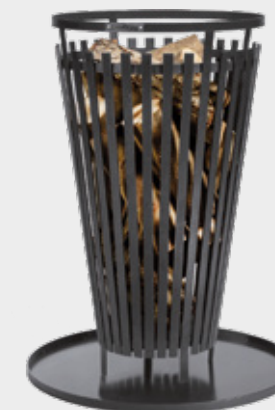

Grill grate

Base plate

Size: 60 cm
Symbol: 111452

38

Fire basket „KATAR“

REMOVABLE BASE →

Accessories for fire bowl in size:

Grill grate

Base plate

Size: 60 cm
Symbol: 111454

Fire basket
„FLAME“

Size: 45 cm
Symbol: 111450

Accessories for fire bowl in size:

Grill grate

Base plate

Fire baskets