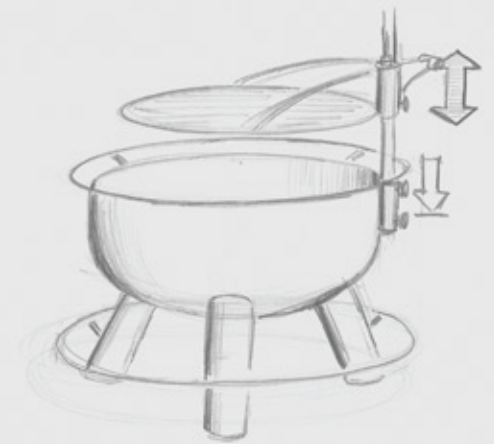

About Cook King products

What are the characteristics of our products?

It is the quality of Cook King that our customers value us most for. We owe our reputation to the simple and timeless style of our products, solid workmanship and comfort of use. Thanks to these features our customers can enjoy our products for many years.

What is the secret of the highest quality of Cook King products?

We believe that you have to deliver excellent quality as early as at the design stage in order to provide a high-quality product. Each Cook King product is based on our own product design made from scratch. We carefully design our products so that people from all over the world who love cooking and meeting friends outdoors can enjoy their time together. That is why our designer always looks for the best solutions to make his products stylish, solid, safe and easy to use. Once the design is ready, we start with the production process. Each product is made by hand with the utmost care.

6